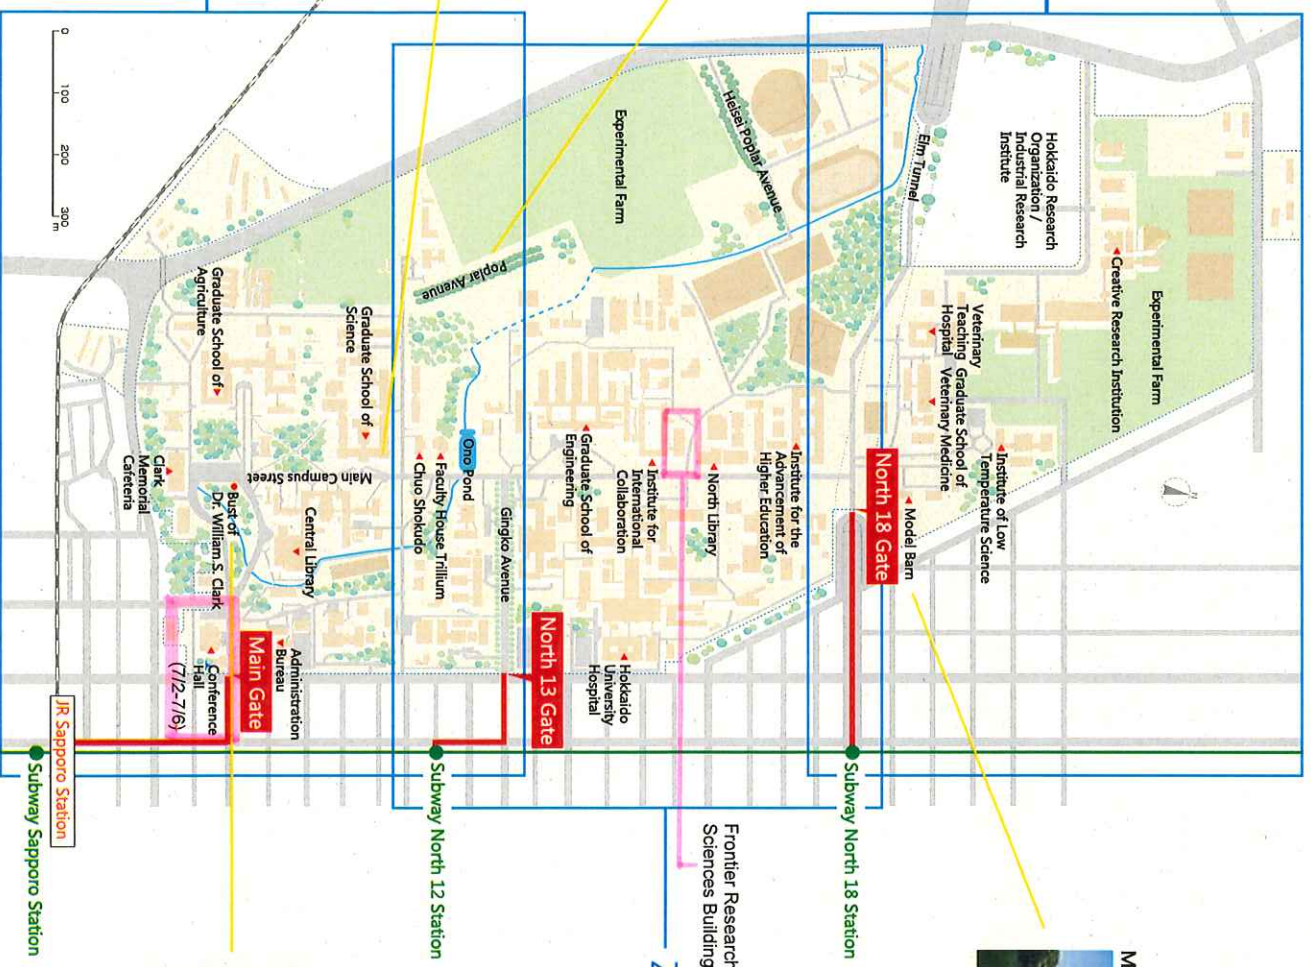

Campus Map

ZONE C P10

Poplar Avenue

Hokkaido University Museum

ZONE A P08

Model Barn

ZONE B P09

Frontier Research in Applied Sciences Building(7/9-7/13)

Bust of Dr. William S. Clark